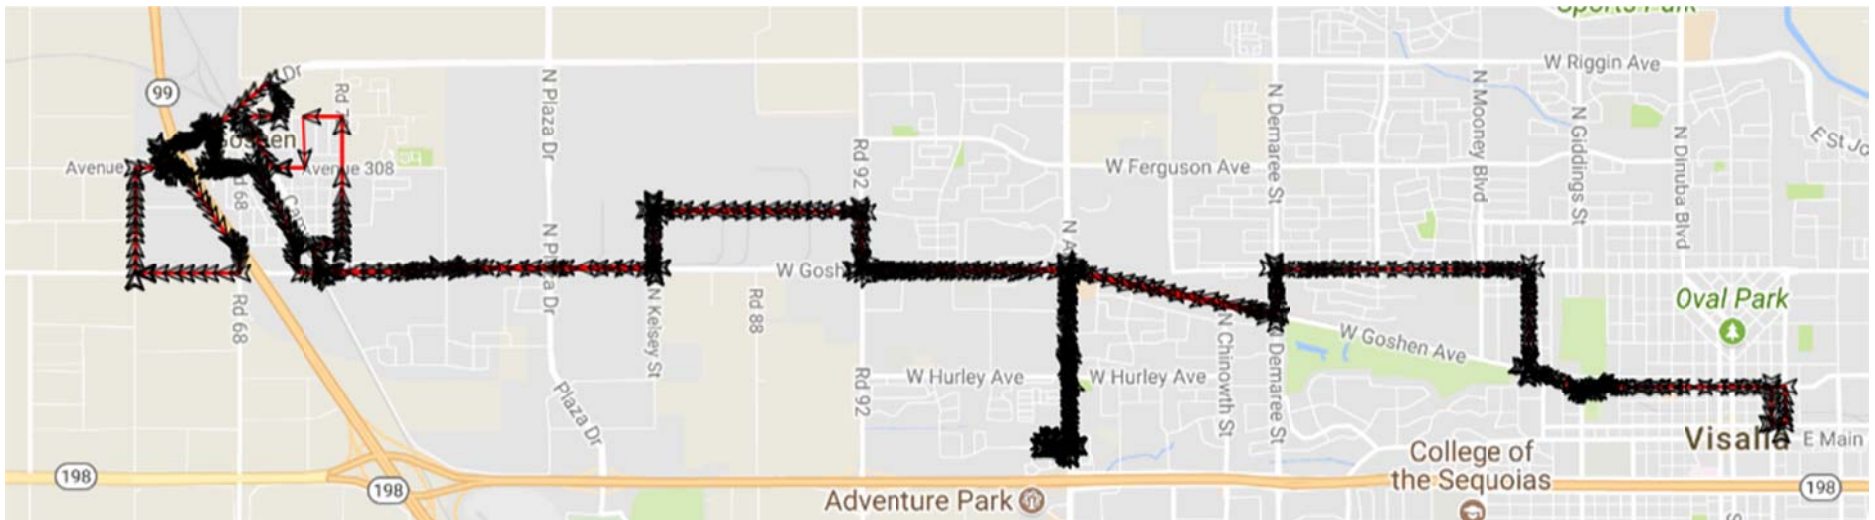

**Eliminated

Weekends: Sat - Sun

Route 6A: Downtown / Houston / VMC / Goshen					Route 6B: VMC / Houston / Downtown / Transit Center			
Transit Center	(Walmart) Houston/ Demaree	Visalia Medical Clinic	Doe / Shirk	Goshen Elementary	Doe / Shirk	Visalia Medical Clinic	(Walmart) Houston/ Demaree	Transit Center
8:00 AM	8:10 AM	8:20 AM	8:27 AM	8:39 AM	8:54 AM	9:00 AM	9:10 AM	9:17 AM
8:45 AM	8:55 AM	9:05 AM	9:12 AM	9:24 AM	9:39 AM	9:45 AM	9:55 AM	10:02 AM
9:30 AM	9:40 AM	9:50 AM	9:57 AM	10:09 AM	10:24 AM	10:30 AM	10:40 AM	10:47 AM
10:15 AM	10:25 AM	10:35 AM	10:42 AM	10:54 AM	11:09 AM	11:15 AM	11:25 AM	11:32 AM
11:00 AM	11:10 AM	11:20 AM	11:27 AM	11:39 AM	11:54 AM	12:00 PM	12:10 PM	12:17 PM
11:45 AM	11:55 AM	12:05 PM	12:12 PM	12:24 PM	12:39 PM	12:45 PM	12:55 PM	1:02 PM
12:30 PM	12:40 PM	12:50 PM	12:57 PM	1:09 PM	1:24 PM	1:30 PM	1:40 PM	1:47 PM
1:15 PM	1:25 PM	1:35 PM	1:42 PM	1:54 PM	2:09 PM	2:15 PM	2:25 PM	2:32 PM
2:00 PM	2:10 PM	2:20 PM	2:27 PM	2:39 PM	2:54 PM	3:00 PM	3:10 PM	3:17 PM
2:45 PM	2:55 PM	3:05 PM	3:12 PM	3:24 PM	3:39 PM	3:45 PM	3:55 PM	4:02 PM
3:30 PM	3:40 PM	3:50 PM	3:57 PM	4:09 PM	4:24 PM	4:30 PM	4:40 PM	4:47 PM
4:15 PM	4:25 PM	4:35 PM	4:42 PM	4:54 PM	5:09 PM	5:15 PM	5:25 PM	5:32 PM
5:00 PM	5:10 PM	5:20 PM	5:27 PM	5:39 PM	5:54 PM	6:00 PM	6:10 PM	6:17 PM
5:45 PM	5:55 PM	6:05 PM	6:12 PM	6:24 PM	6:39 PM	6:45 PM	6:55 PM	7:02 PM

**Eliminated

Route 6

Service Changes starting August 4

Service will be removed on Hurley Avenue from Akers to Shirk & Shirk from Hurley to Goshen. The Route will run Akers to Goshen, back to current route.

Service will be modified in the Goshen Community: The route will Travel Road 72 to Road 310, south on Commercial Avenue, West onto Avenue 308, North on Camp Drive, East on Avenue 310, Onto Betty Drive via Robinson Rd. The route will take Betty Drive South, and travel Clockwise through the community west of SR-99. Route 6B, the bus will travel South on Road 67, East on Avenue 308, south on Effie Drive, back onto current route.