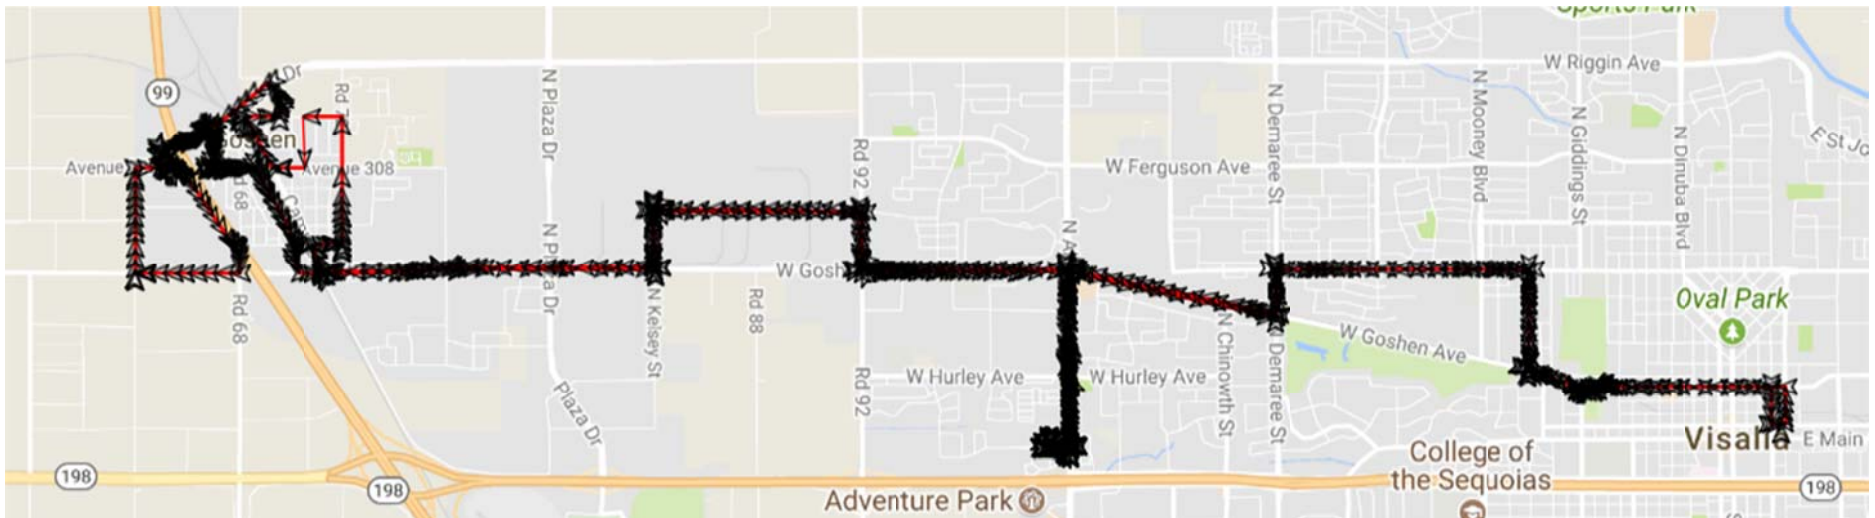

**Eliminated

Weekends: Sat - Sun

Route 6A: Downtown / Houston / VMC / Goshen					Route 6B: VMC / Houston / Downtown / Transit Center			
Transit Center	(Walmart) Houston/ Demaree	Visalia Medical Clinic	Doe / Shirk	Goshen Elementary	Doe / Shirk	Visalia Medical Clinic	(Walmart) Houston/ Demaree	Transit Center
8:00 AM	8:10 AM	8:20 AM	8:27 AM	8:39 AM	8:54 AM	9:00 AM	9:10 AM	9:17 AM
8:45 AM	8:55 AM	9:05 AM	9:12 AM	9:24 AM	9:39 AM	9:45 AM	9:55 AM	10:02 AM
9:30 AM	9:40 AM	9:50 AM	9:57 AM	10:09 AM	10:24 AM	10:30 AM	10:40 AM	10:47 AM
10:15 AM	10:25 AM	10:35 AM	10:42 AM	10:54 AM	11:09 AM	11:15 AM	11:25 AM	11:32 AM
11:00 AM	11:10 AM	11:20 AM	11:27 AM	11:39 AM	11:54 AM	12:00 PM	12:10 PM	12:17 PM
11:45 AM	11:55 AM	12:05 PM	12:12 PM	12:24 PM	12:39 PM	12:45 PM	12:55 PM	1:02 PM
12:30 PM	12:40 PM	12:50 PM	12:57 PM	1:09 PM	1:24 PM	1:30 PM	1:40 PM	1:47 PM
1:15 PM	1:25 PM	1:35 PM	1:42 PM	1:54 PM	2:09 PM	2:15 PM	2:25 PM	2:32 PM
2:00 PM	2:10 PM	2:20 PM	2:27 PM	2:39 PM	2:54 PM	3:00 PM	3:10 PM	3:17 PM
2:45 PM	2:55 PM	3:05 PM	3:12 PM	3:24 PM	3:39 PM	3:45 PM	3:55 PM	4:02 PM
3:30 PM	3:40 PM	3:50 PM	3:57 PM	4:09 PM	4:24 PM	4:30 PM	4:40 PM	4:47 PM
4:15 PM	4:25 PM	4:35 PM	4:42 PM	4:54 PM	5:09 PM	5:15 PM	5:25 PM	5:32 PM
5:00 PM	5:10 PM	5:20 PM	5:27 PM	5:39 PM	5:54 PM	6:00 PM	6:10 PM	6:17 PM
5:45 PM	5:55 PM	6:05 PM	6:12 PM	6:24 PM	6:39 PM	6:45 PM	6:55 PM	7:02 PM

**Eliminated

Route 6

Service Changes starting August 4

Service will be removed on Hurley Avenue from Akers to Shirk & Shirk from Hurley to Goshen. The Route will run Akers to Goshen, back to current route.

Service will be modified in the Goshen Community: The route will Travel Road 72 to Road 310, south on Commercial Avenue, West onto Avenue 308, North on Camp Drive, East on Avenue 310, Onto Betty Drive via Robinson Rd. The route will take Betty Drive South, and travel Clockwise through the community west of SR-99. Route 6B, the bus will travel South on Road 67, East on Avenue 308, south on Effie Drive, back onto current route.