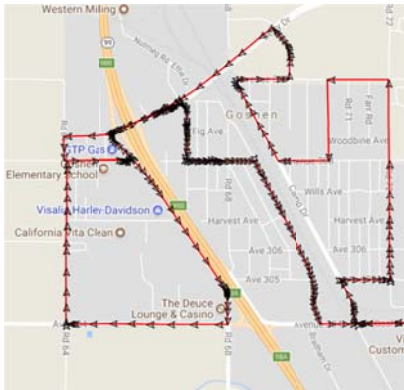

**Eliminated

Weekends: Sat - Sun

Route 6A: Downtown / Houston / VMC / Goshen					Route 6B: VMC / Houston / Downtown / Transit Center			
Transit Center	(Walmart) Houston/ Demaree	Visalia Medical Clinic	Doe / Shirk	Goshen Elementary	Doe / Shirk	Visalia Medical Clinic	(Walmart) Houston/ Demaree	Transit Center
8:00 AM	8:10 AM	8:20 AM	8:27 AM	8:39 AM	8:54 AM	9:00 AM	9:10 AM	9:17 AM
8:45 AM	8:55 AM	9:05 AM	9:12 AM	9:24 AM	9:39 AM	9:45 AM	9:55 AM	10:02 AM
9:30 AM	9:40 AM	9:50 AM	9:57 AM	10:09 AM	10:24 AM	10:30 AM	10:40 AM	10:47 AM
10:15 AM	10:25 AM	10:35 AM	10:42 AM	10:54 AM	11:09 AM	11:15 AM	11:25 AM	11:32 AM
11:00 AM	11:10 AM	11:20 AM	11:27 AM	11:39 AM	11:54 AM	12:00 PM	12:10 PM	12:17 PM
11:45 AM	11:55 AM	12:05 PM	12:12 PM	12:24 PM	12:39 PM	12:45 PM	12:55 PM	1:02 PM
12:30 PM	12:40 PM	12:50 PM	12:57 PM	1:09 PM	1:24 PM	1:30 PM	1:40 PM	1:47 PM
1:15 PM	1:25 PM	1:35 PM	1:42 PM	1:54 PM	2:09 PM	2:15 PM	2:25 PM	2:32 PM
2:00 PM	2:10 PM	2:20 PM	2:27 PM	2:39 PM	2:54 PM	3:00 PM	3:10 PM	3:17 PM
2:45 PM	2:55 PM	3:05 PM	3:12 PM	3:24 PM	3:39 PM	3:45 PM	3:55 PM	4:02 PM
3:30 PM	3:40 PM	3:50 PM	3:57 PM	4:09 PM	4:24 PM	4:30 PM	4:40 PM	4:47 PM
4:15 PM	4:25 PM	4:35 PM	4:42 PM	4:54 PM	5:09 PM	5:15 PM	5:25 PM	5:32 PM
5:00 PM	5:10 PM	5:20 PM	5:27 PM	5:39 PM	5:54 PM	6:00 PM	6:10 PM	6:17 PM
5:45 PM	5:55 PM	6:05 PM	6:12 PM	6:24 PM	6:39 PM	6:45 PM	6:55 PM	7:02 PM

**Eliminated

Route 6

Service Changes starting August 4

Service will be removed on Hurley Avenue from Akers to Shirk & Shirk from Hurley to Goshen. The Route will run Akers to Goshen, back to current route.

Service will be modified in the Goshen Community: The route will Travel Road 72 to Road 310, south on Commercial Avenue, West onto Avenue 308, North on Camp Drive, East on Avenue 310, Onto Betty Drive via Robinson Rd. The route will take Betty Drive South, and travel Clockwise through the community west of SR-99. Route 6B, the bus will travel South on Road 67, East on Avenue 308, south on Effie Drive, back onto current route.