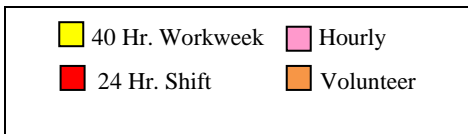

Visalia Fire Department

ORGANIZATIONAL CHART-ALL PERSONNEL

October 28, 2017

Allocated Positions – **Day Shift** : 1 Fire Chief / 1 Battalion Chief of Support Services / 1 Fire Marshal/ 2 Fire Inspectors/ 2 Hourly Fire Inspectors / 1 Training Captain/ 1 Sr. Admin Analyst / 1 Sr. Admin Asst. / 1 Sr. Office Asst.