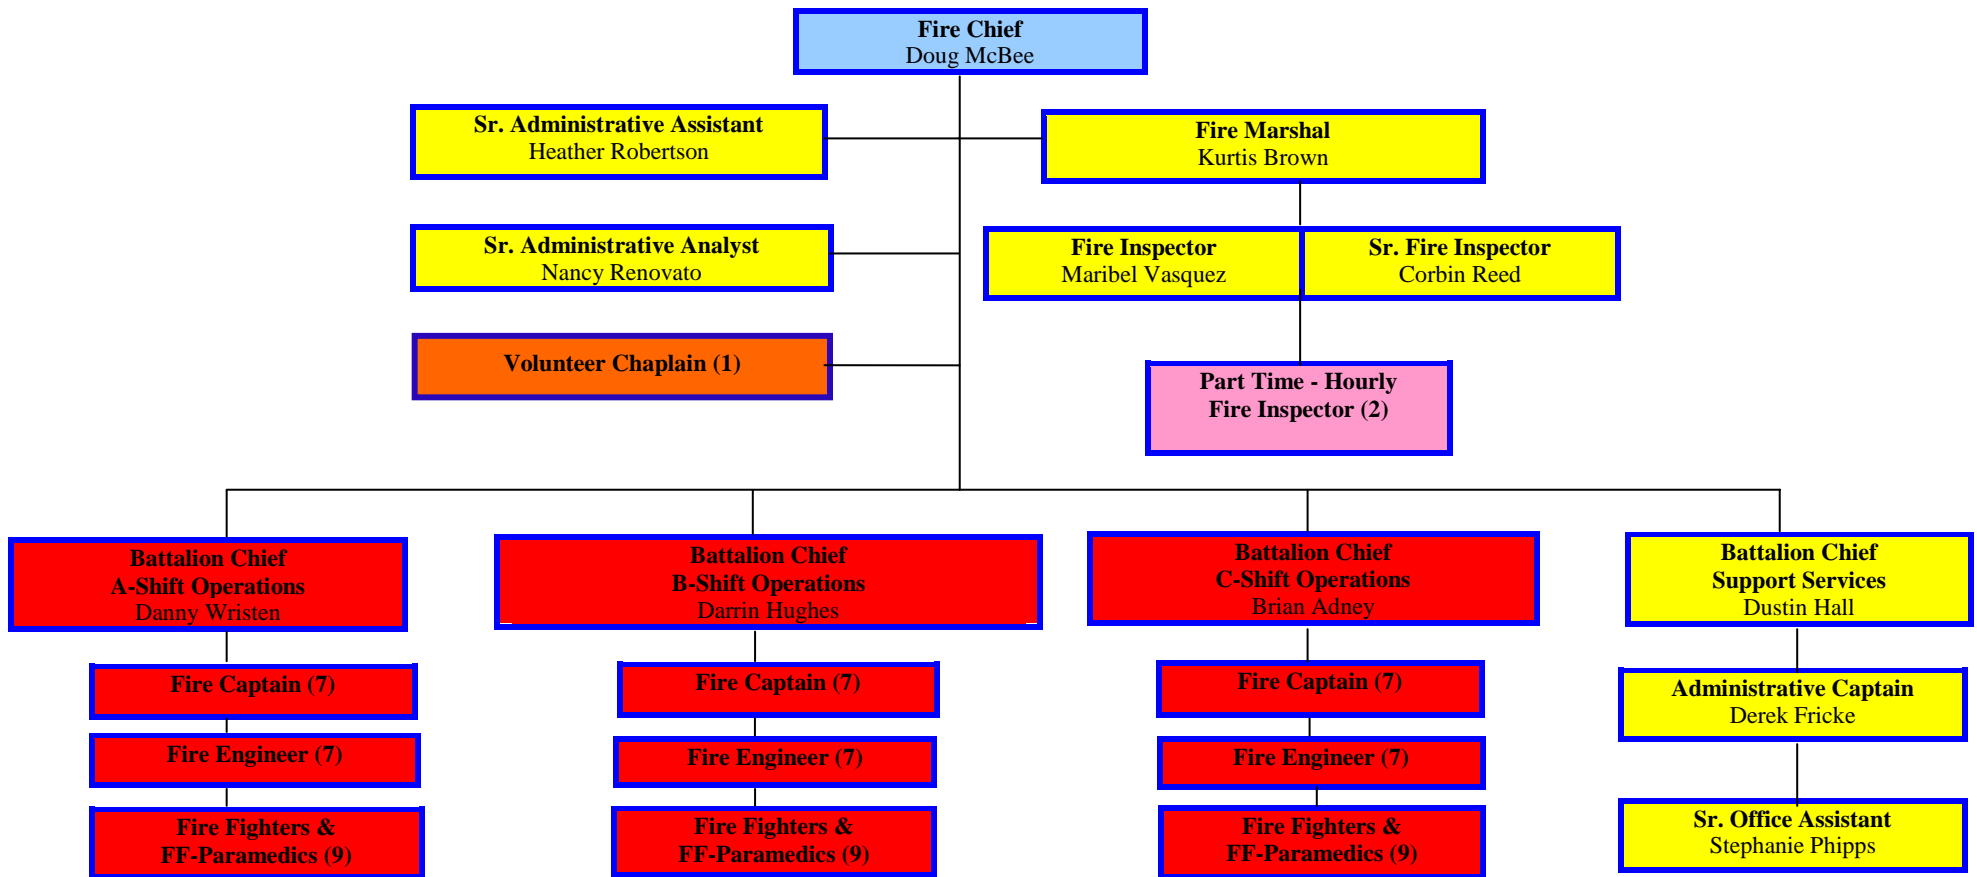

Visalia Fire Department

ORGANIZATIONAL CHART-ALL PERSONNEL

October 28, 2017

Allocated Positions – **Day Shift** : 1 Fire Chief / 1 Battalion Chief of Support Services / 1 Fire Marshal/ 2 Fire Inspectors/ 2 Hourly Fire Inspectors / 1 Training Captain/ 1 Sr. Admin Analyst / 1 Sr. Admin Asst. / 1 Sr. Office Asst.

Shift Staff: 3 Battalion Chiefs / 21 Captains/ 21 Engineers / 32 Firefighters/FF Paramedics