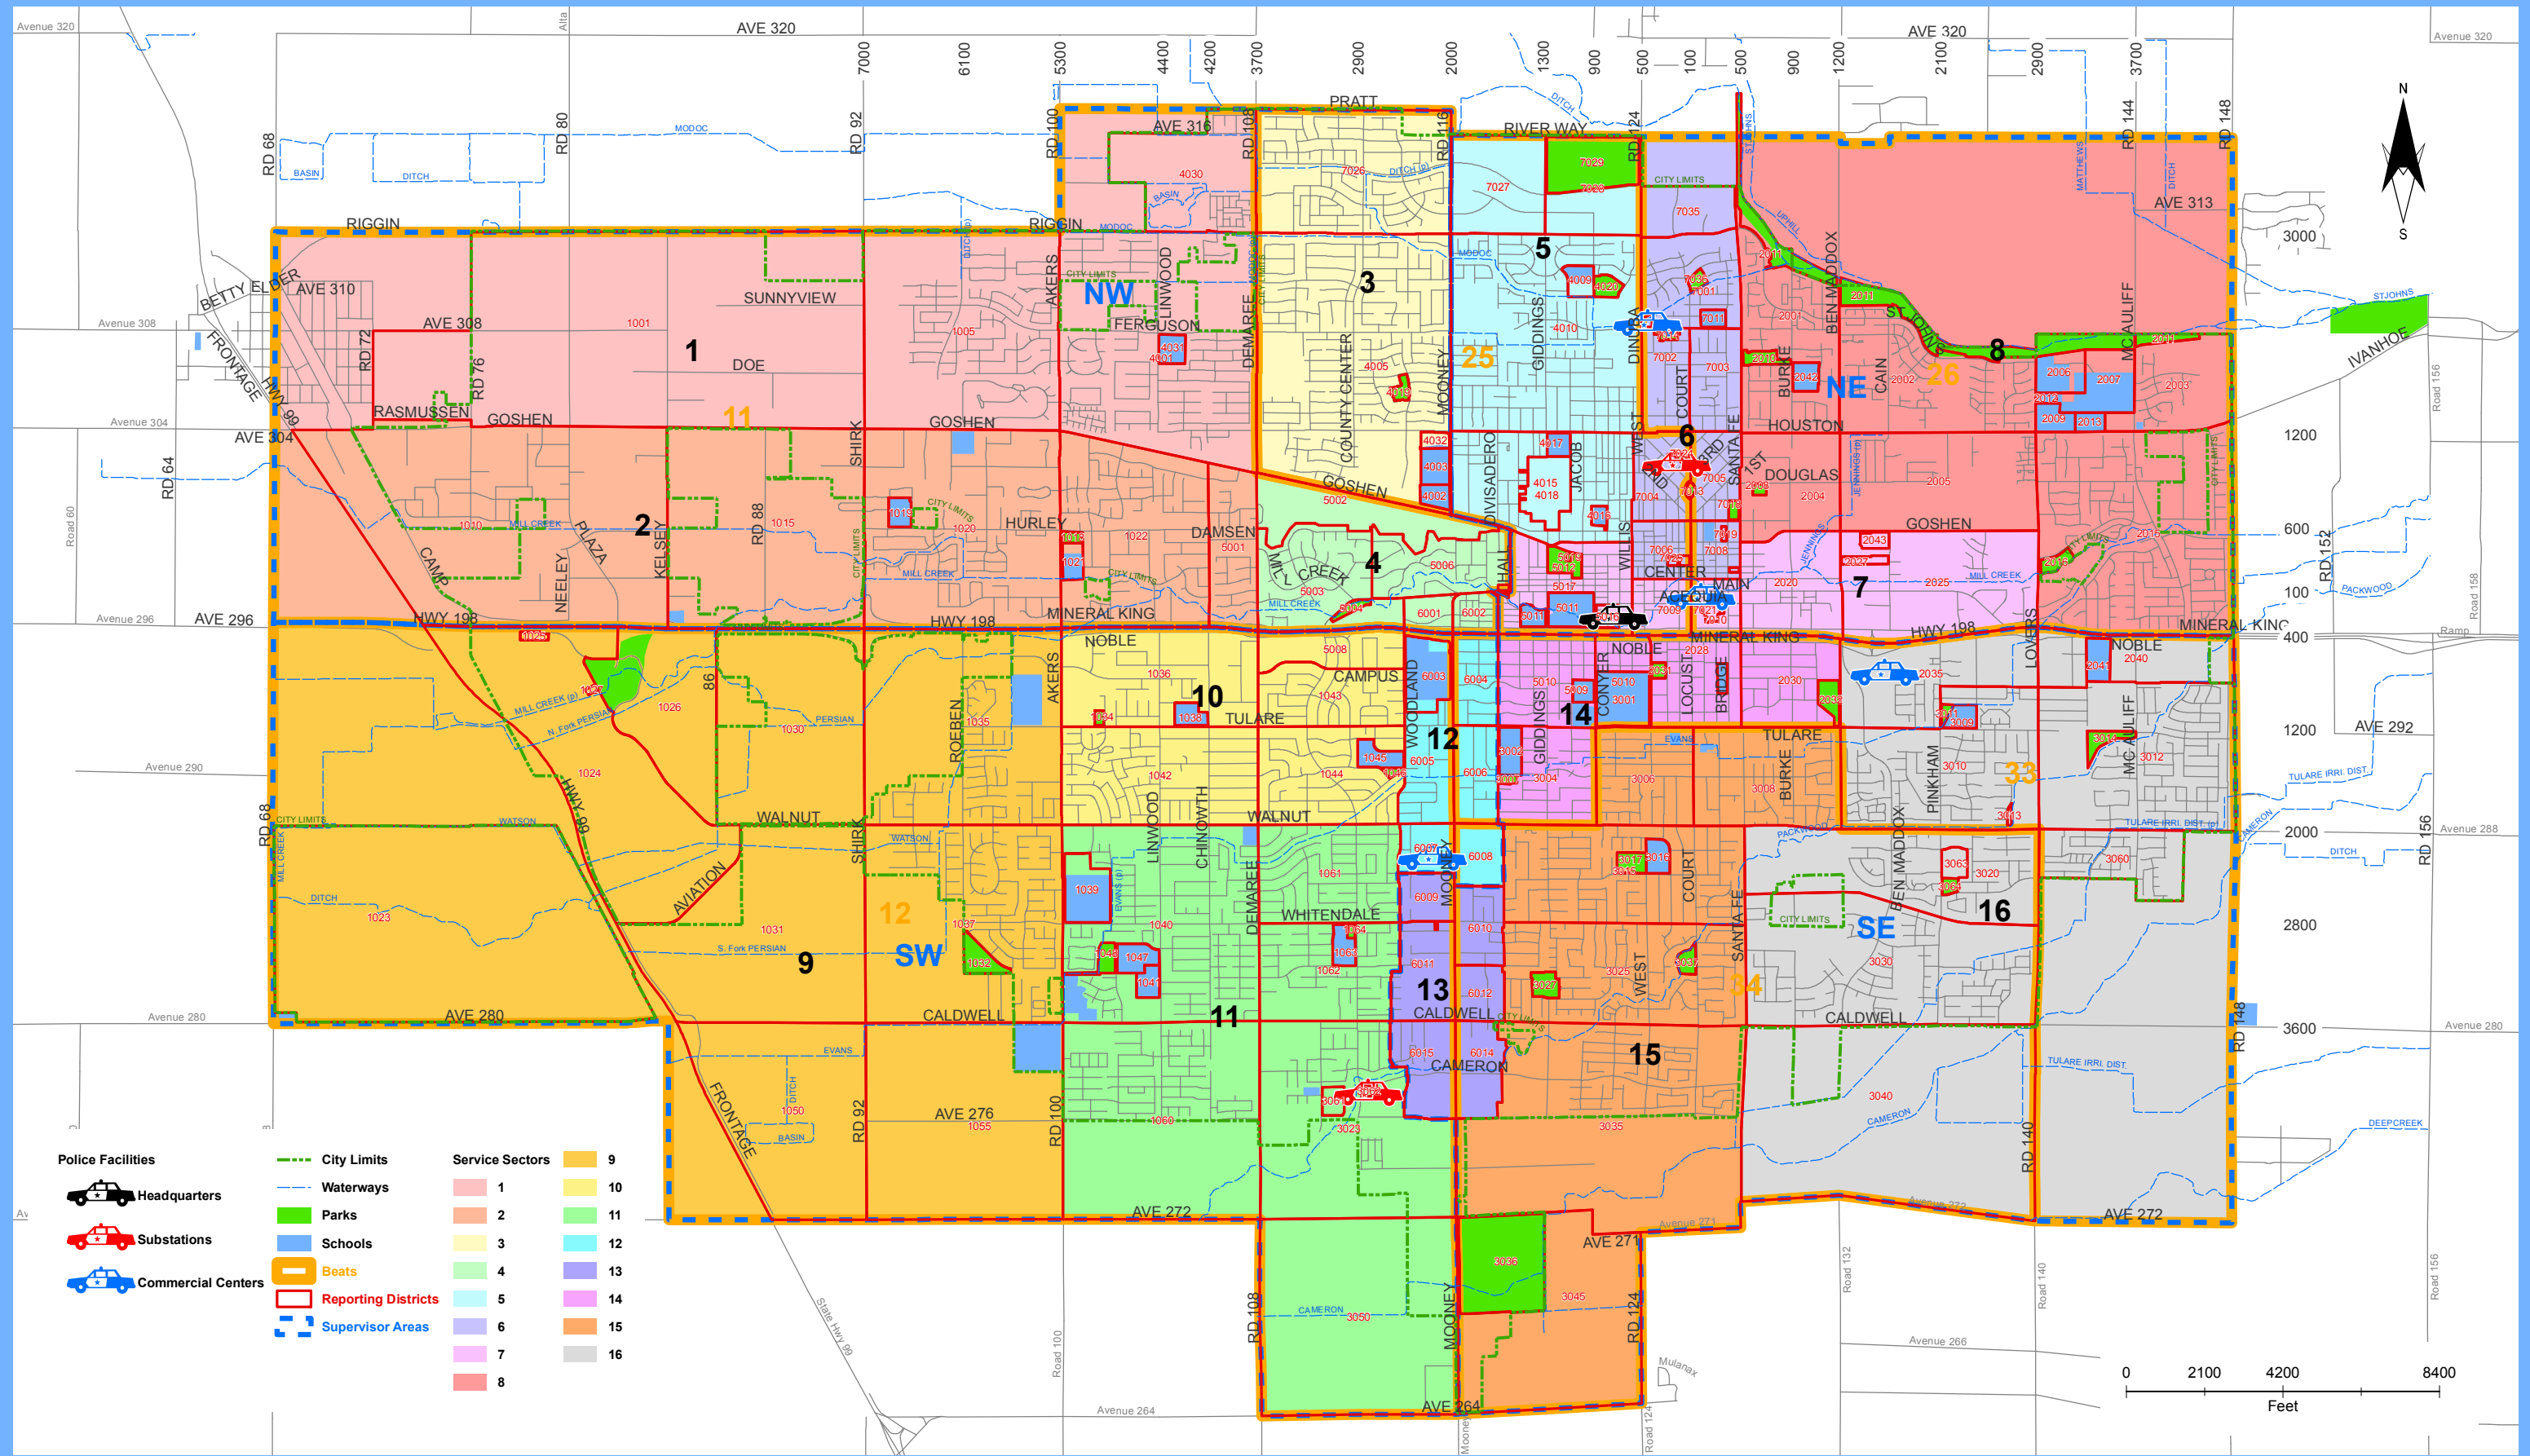

Visalia Police Department

Beats, Reporting Districts, Service Sectors & Supervisor Areas

- Police Facilities**
- Headquarters
 - Substations
 - Commercial Centers

- City Limits
- Waterways
- Parks
- Schools
- Beats
- Reporting Districts
- Supervisor Areas

- Service Sectors**
- 1
 - 2
 - 3
 - 4
 - 5
 - 6
 - 7
 - 8
 - 9
 - 10
 - 11
 - 12
 - 13
 - 14
 - 15
 - 16